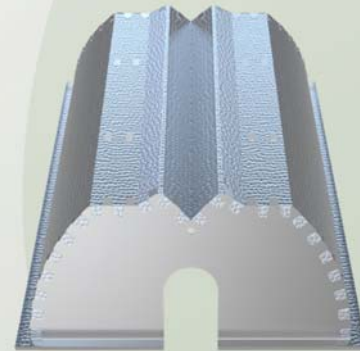

All reflectors are not created equal. The Commercial Series comes with an assortment of interchangeable reflectors ranging from a narrow 108° to 155° wide-angle beam pattern. These include the open open-style and wing-type reflector pictured below. Some are best for mother rooms, some are best for large commercial facilities and some work best in sea-of-green type cultivation methods. They all are made with 97% German reflective material.

OPEN REFLECTOR

150° Angle Spread

CLOSED SQUARE REFLECTOR

136° Angle Spread

*Comes with all Nanolux Commercial DE Fixtures

WING REFLECTOR

ADJUSTABLE 108° - 155° Angle Spread

4x4 REFLECTOR

80° Angle Spread