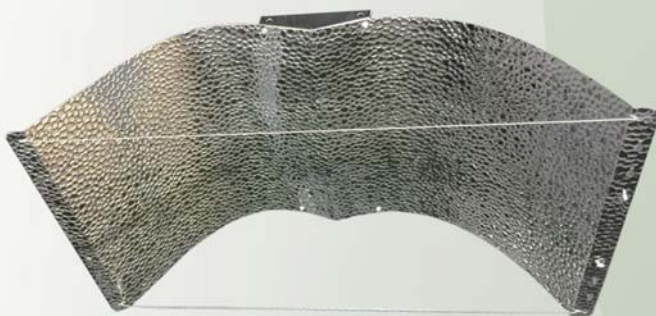

All reflectors are not created equal. The Commercial Series comes with an assortment of interchangeable reflectors ranging from a narrow 108° to 155° wide-angle beam pattern. These include the open open-style and wing-type reflector pictured below. Some are best for mother rooms, some are best for large commercial facilities and some work best in sea-of-green type cultivation methods. They all are made with 97% German reflective material.

OPEN REFLECTOR

150° Angle Spread

CLOSED SQUARE REFLECTOR

136° Angle Spread

*Comes with all Nanolux Commercial DE Fixtures

WING REFLECTOR

ADJUSTABLE 108° - 155° Angle Spread

4x4 REFLECTOR

80° Angle Spread