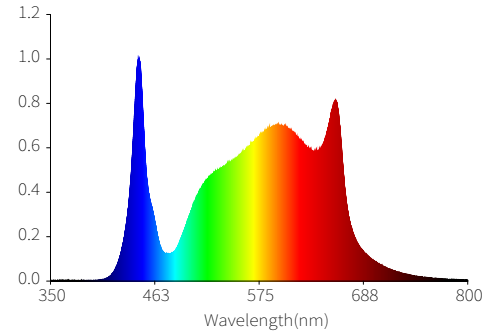

Specifications

Product Model	LED PAD720
Product code	80.01.0359
Light output PPF	2090 $\mu\text{mol/s}$
Efficiency	2.90 $\mu\text{mol/J}$
Dimming	240-1200W, OFF/RTU/0-10V
Input power	720W (AC240V)
Input voltage	AC 120V-277V
Input frequency	50/60Hz
Light distribution	120°
Mounting height	8" - 24" (20-60cm) above canopy
Operating temperature	0°C~35°C
Operating humidity	0~95%
Thermal management	Passive
Power factor	≥ 0.97
Total harmonic distortion	$\leq 15\%$
Requirement of installment	Comply with ETL/CE/EAC certificate
Lifetime L90	> 50,000hrs
IP rating	IP65
Product dimensions	1120x1100x48mm
Product weight	11.2KG
Packaging method	1PC/Carton (LED fixture with Driver)
Packing dimensions	1160x640x130mm
Gross weight	12.4KG
Loading Quantity	20GP: 300 Carton 40GP: 584 Carton 40HQ: 660 Carton
Warranty	5 years standard warranty
Region applied	USA, Canada, Australia, EU, Russia, etc.
Industry application	Greenhouse, indoor grow room, tent

Spectrum

Nominal Electrical Ac Input*

AC VOLTAGE	120V	208V	220V	240V	277V
AC Current	6.24A	3.49A	3.29A	3.00A	2.59A
AC Power	749W	725W	723W	720W	718W
Power Factor	0.99	0.99	0.99	0.98	0.98

* At 25°C (77°F) Ambient Temperature