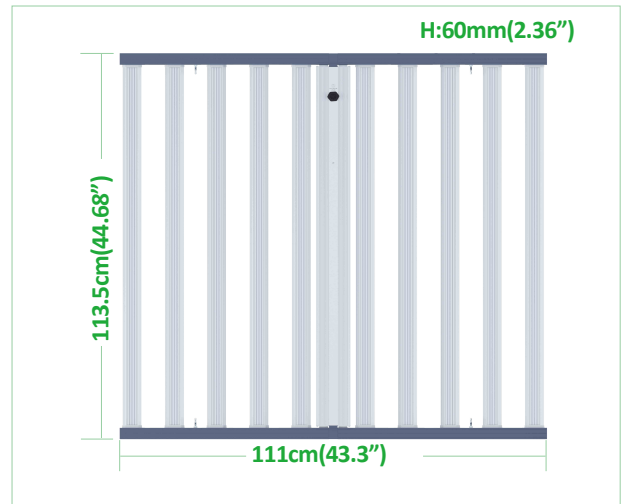

# LED SN1200 Pro

- ✓ Full spectrum/ UV/ IR can be controlled separately
- ✓ Tailored preset spectrum can better promote plant growth
- ✓ Foldable for easy handling
- ✓ Setting power and illumination times via RS485 port
- ✓ NCCS-RTU&RS485&0-10V controll

## Features

- Different spectrum can be selected according to different growth stages of plants.
- LED lamp can ensure super light efficiency of up to 3480 umol/s output.
- The modular patent design of the LED fixture structure can facilitate installation.
- Digital control buttons with novel design can be applicable for smart digital dimming control as required.
- Random start, soft start and soft dimming are applicable for the LED fixture along with over-temperature, over-voltage, open/short circuit protection, making it safer for users.
- Smart digital control is input with LED bar protection function. When one or several bars fail, the life of other bars and the power supply will not be affected.
- IP65 design can ensure waterproof, moisture-proof and dust-proof.
- NCCS-RTU & SLC 0-10V dimming as simulated sunlight function.

## Specifications

Product Model	LED SN1200 Pro
Product code	80.01.0384
Input power	1200W
Dimming	0-10V, RS485, RTU
Input voltage	AC 120V-277V
Light output PPF	3480 $\mu\text{mol/s}$
Efficiency	2.9 $\mu\text{mol/J}$
Input frequency	50/60Hz
Light distribution	120°
Mounting height	8" - 24" (20-60cm) above canopy
Operating temperature	0°C~35°C
Operating humidity	0~95%
Power factor	$\geq 0.97$
Total harmonic distortion	< 15%
Requirement of installment	Comply with ETL/CE/EAC certificate
Lifetime L90	> 50,000hrs
IP rating	IP65
Product dimensions	1135x1110x60mm
Product weight	12.6KG
Packing dimensions	1160x140x620mm
Gross weight	15.0KG
Loading Quantity	20GP: 294 Cartons 40HQ: 692 Cartons 40GP: 614 Cartons