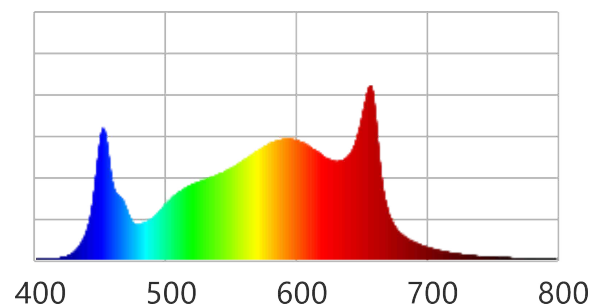

LEDex F880

- ✓ Economic & Basic
- ✓ Use SanAn high-quality chips
- ✓ Foldable for easy handling
- ✓ Wide input voltage 120V-277V
- ✓ Light weight & compact design
- ✓ 0-10V wired lighting control

Features

Spectrum

Horticultural Lighting
If Nanolux doesn't make it
You don't need it

Specifications

Product Model	LEDex F880
Product code	80.01.0187 / 80.01.0188 / 80.03.0329
SKU	/
Light output PPF	2380 $\mu\text{mol/s}$
Efficiency	2.70 $\mu\text{mol/J}$
Dimming	OFF/0-10V
Input power	880W
Input voltage	AC 120V-277V
Input frequency	50/60Hz
Light distribution	120°
Mounting height	8" - 24" (20-60cm) above canopy
Operating temperature	-20°C~35°C
Operating humidity	0~95%
Thermal management	Passive
Power factor	≥ 0.97
Total harmonic distortion	$\leq 15\%$
Requirement of installment	Comply with ETL/CE/EAC certificate
Lifetime L90	$\geq 50,000\text{hrs}$
IP rating	IP65
Product dimensions	1160x1210x80mm /45.6x47.6x3.2inch
Product weight	12.4KG / 27.3LB
Packaging method	1PC/Carton (LED fixture with Driver)
Packing dimensions	6bar: 1235x175x167mm / 48.6x6.9x6.6inch 2bar+T4: 1235x125x150mm / 48.6x4.9x12.6inch
Gross weight	6bar: 13KG / 10.5LBS 2bar+T4: 5.2KG / 7.5LBS
Number of containers	20GP: 460 Carton 40HQ: 1095 Carton
Warranty	5 years standard warranty
Region applied	USA, Canada, Australia, EU, Russia, etc.
Industry applied	Grow lighting, Greenhouse